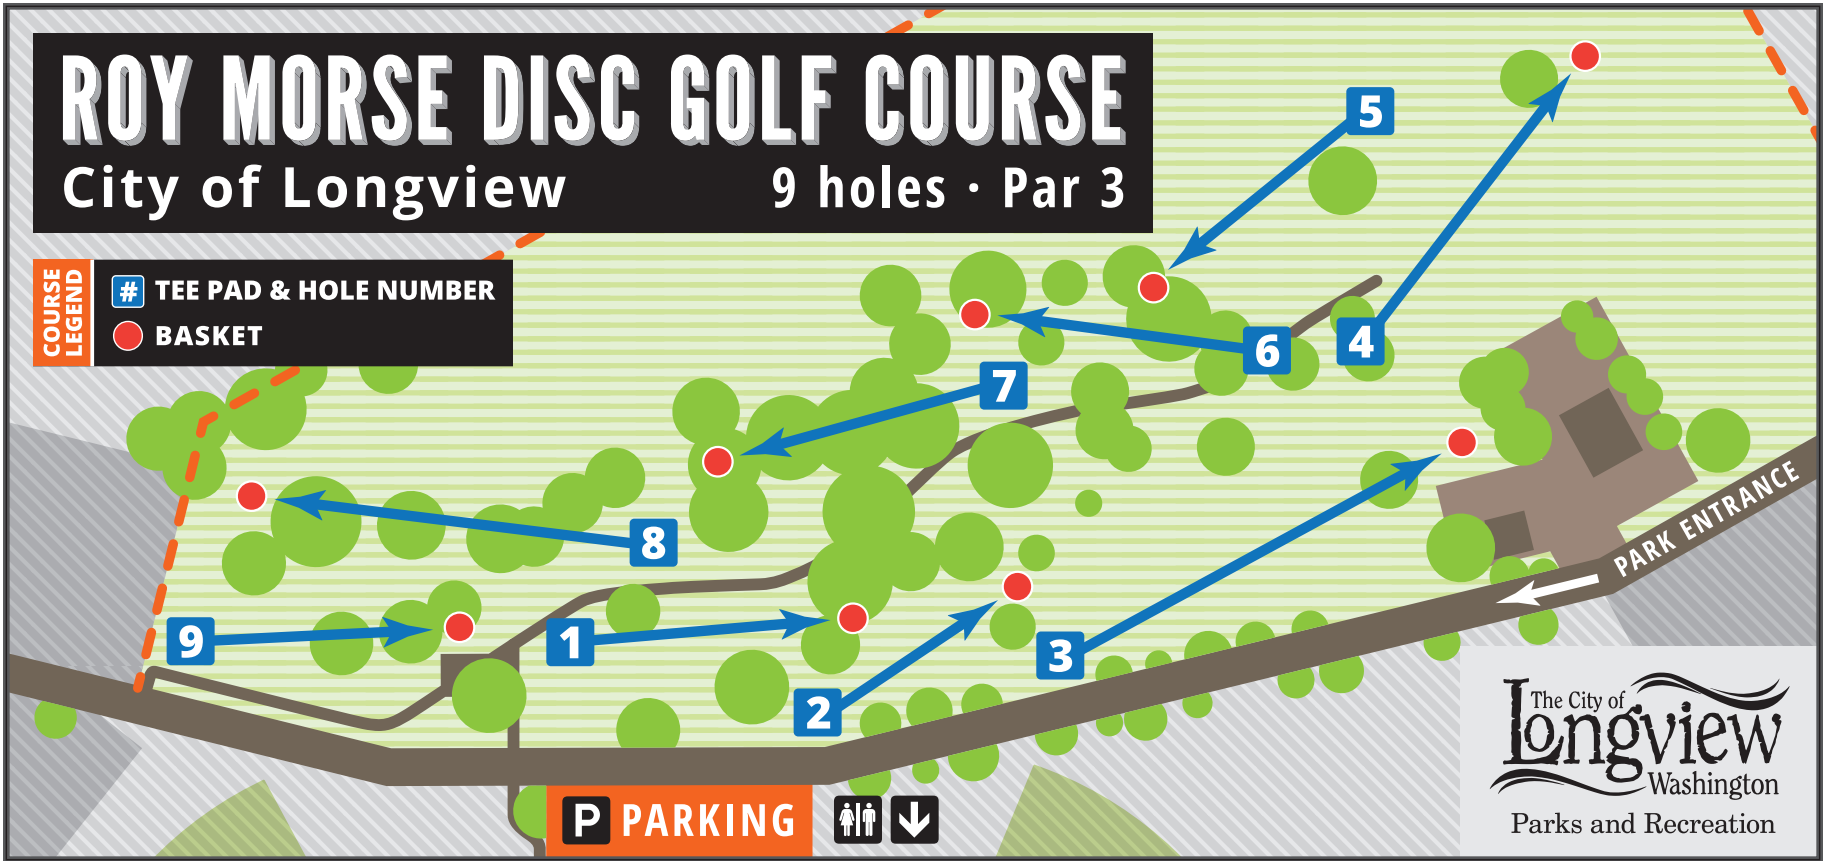

ROY MORSE DISC GOLF COURSE

City of Longview

9 holes · Par 3

COURSE
LEGEND

TEE PAD & HOLE NUMBER

● BASKET

P PARKING

The City of
Longview
Washington
Parks and Recreation